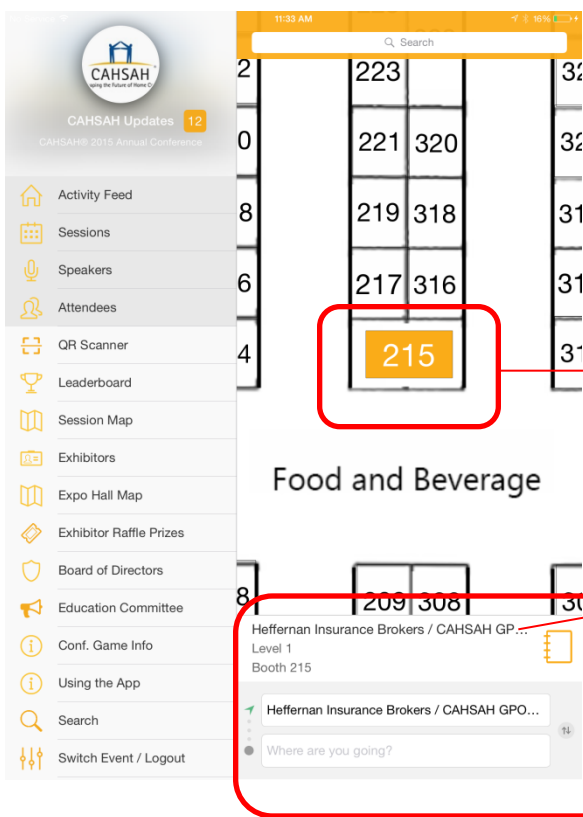

## Expo Hall Interactive Map

Select "Expo Hall Map" in app menu to view the interactive map

Select any booth number to view the corresponding vendor

Click the vendor name to view vendor profile

When a booth is selected, the navigation portion of the app will appear. Use this to navigate from one booth to the next

Navigating from one booth to the next using the navigation tool