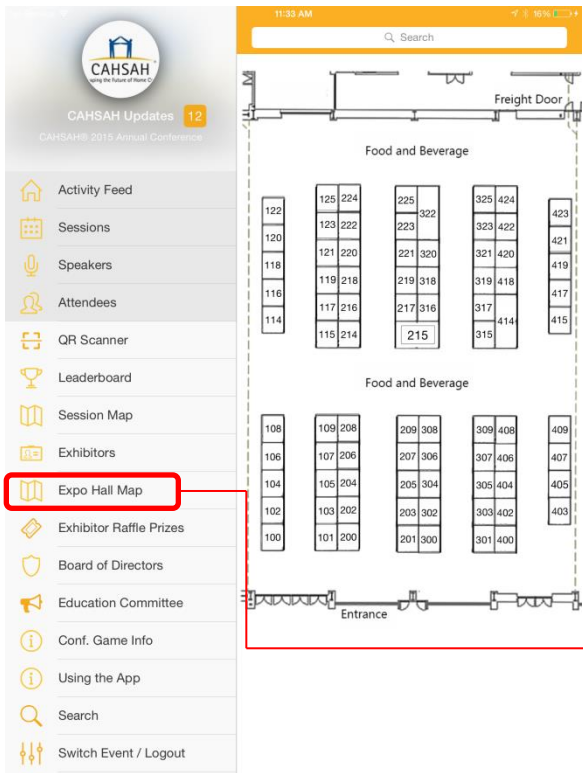

## Expo Hall Interactive Map

Select "Expo Hall Map" in app menu to view the interactive map

Select any booth number to view the corresponding vendor

Click the vendor name to view vendor profile

When a booth is selected, the navigation portion of the app will appear. Use this to navigate from one booth to the next

Navigating from one booth to the next using the navigation tool