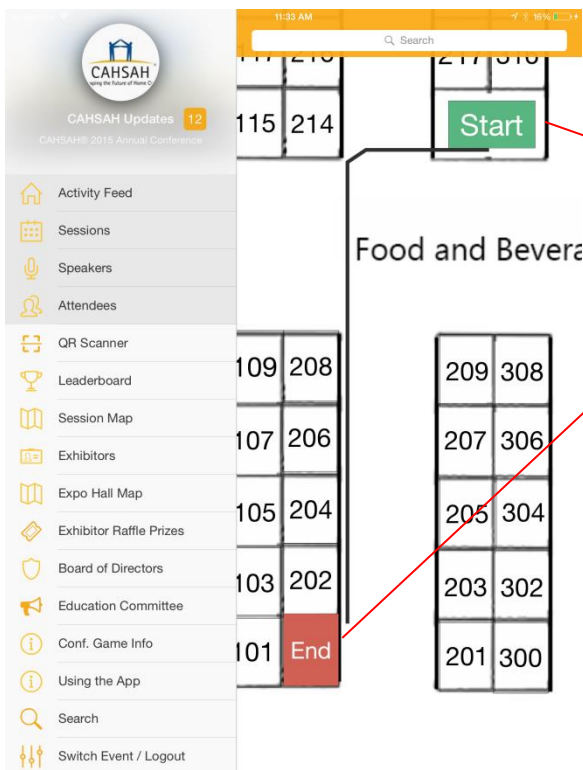

## Expo Hall Interactive Map

Select "Expo Hall Map" in app menu to view the interactive map

Select any booth number to view the corresponding vendor

Click the vendor name to view vendor profile

When a booth is selected, the navigation portion of the app will appear. Use this to navigate from one booth to the next

Navigating from one booth to the next using the navigation tool